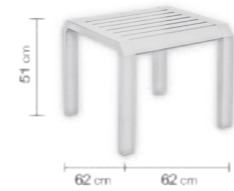

SERIE MESAS AUXILIARES

A - ZAFIRO-60

COD: MX275

E - BOLONIA - 60